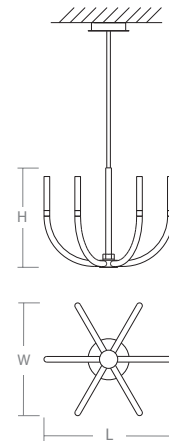

PRESTO! Chandelier
3-657-xx

oxygen

FIXTURE TYPE _____ LOCATION _____
 PROJECT _____ DATE _____

-15 Black

-24 Satin Nickel

-40 Aged Brass

- LIGHT SOURCE** (6x) 4.8W LED Arrays, 3000K, CRI 90
- LUMINAIRE POWER** 32W at 120V
- RATED LIFE** 26000 hr RL
- OPTIONAL COLOR TEMPERATURES** 3000K Only
- LUMEN OUTPUT** Delivered: 623.5 lm (LM-79)
- INPUT VOLTAGE** 120V AC, 50/60Hz
- DRIVER OUTPUT** 900mA, 32.4W max power
- DIMMING** TRIAC and ELV Dimming
- CONSTRUCTION** Cold Rolled Steel Housing and Canopy
- DIFFUSER** - Clear Bubble Glass
- FINISHES** Black (-15), Satin Nickel (-24), Aged Brass (-40)
- MOUNTING** 4" Octagonal J-Box
- STANDARDS** cETL Damp listed, Conforms to UL STD 1598, Certified CAN/CSA STD C22.2 No 250.0.

DIMENSIONS

- Dia. Canopy:** 5.875"/7.1" Disk
- W. Fixture:** 22.25"
- L. Fixture:** 22.25"
- H. Fixture:** 19.5"
- Supplied with 2-8", 2-12", and 3-16" stems to customize hanging height

Order example for standard fixture:
3-657-15 (x- Voltage - xxx-Sequence # - xx-Finish)
 3: 120V Only