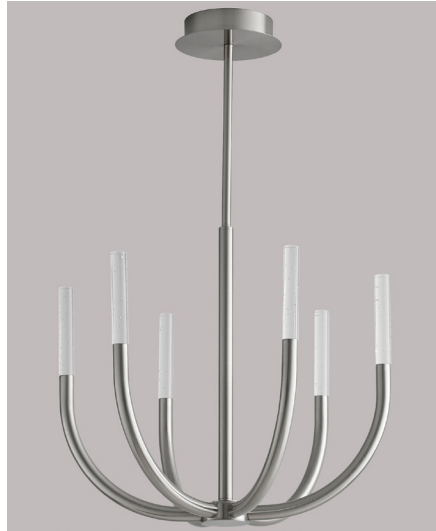

PRESTO! Chandelier
3-657-xx

oxygen

FIXTURE TYPE _____ LOCATION _____
 PROJECT _____ DATE _____

-15 Black

-24 Satin Nickel

-40 Aged Brass

- LIGHT SOURCE** (6x) 4.8W LED Arrays, 3000K, CRI 90
- LUMINAIRE POWER** 32W at 120V
- RATED LIFE** 26000 hr RL
- OPTIONAL COLOR TEMPERATURES** 3000K Only
- LUMEN OUTPUT** Delivered: 623.5 lm (LM-79)
- INPUT VOLTAGE** 120V AC, 50/60Hz
- DRIVER OUTPUT** 900mA, 32.4W max power
- DIMMING** TRIAC and ELV Dimming
- CONSTRUCTION** Cold Rolled Steel Housing and Canopy
- DIFFUSER** - Clear Bubble Glass
- FINISHES** Black (-15), Satin Nickel (-24), Aged Brass (-40)
- MOUNTING** 4" Octagonal J-Box
- STANDARDS** cETL Damp listed, Conforms to UL STD 1598, Certified CAN/CSA STD C22.2 No 250.0.

DIMENSIONS

- Dia. Canopy:** 5.875"/7.1" Disk
- W. Fixture:** 22.25"
- L. Fixture:** 22.25"
- H. Fixture:** 19.5"
- Supplied with 2-8", 2-12", and 3-16" stems to customize hanging height

Order example for standard fixture:
3-657-15 (x- Voltage - xxx-Sequence # - xx-Finish)
 3: 120V Only